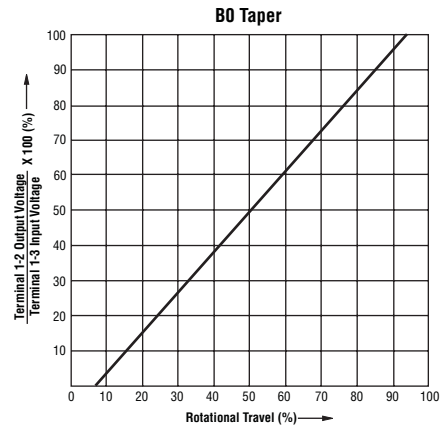

PDB241-GTR Series - 24 mm Guitar Potentiometer

BOURNS®

Taper Chart

Other tapers available.