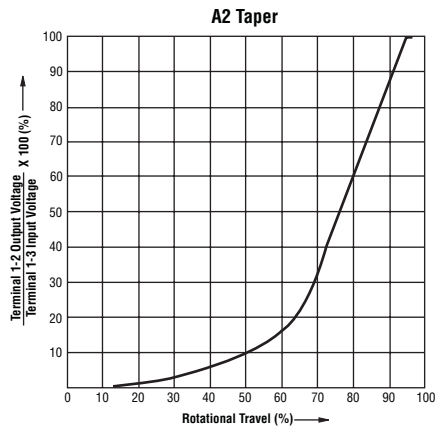

PDB241-GTR Series - 24 mm Guitar Potentiometer

BOURNS®

Taper Chart

Other tapers available.